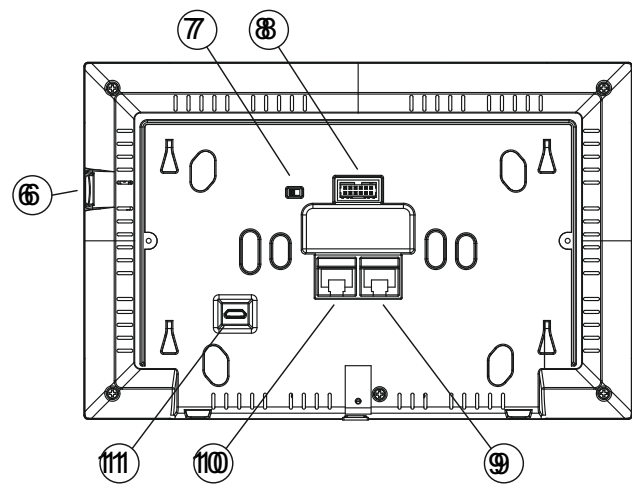

URMET IPervoice ja Max. Rajoja rikkoen.

max

7" TOUCHSCREEN IP
MONITOR
MOD.1717/31

- > Wall or flush mount
- > 2Mpx Camera
- > Double input LAN and Wi-Fi
- > Integrated management of YOKIS
radio building automation
- > Possibility of managing building
automation by other manufacturers

max

7" TOUCHSCREEN IP MONITOR
MOD. 1717/31

Main features:

- > Wall or lush mount
- > 7" touchscreen display with resolution 1024 x 600
- > Backlit Home button for notifications
- > Full duplex audio
- > 2Mpx Camera
- > Double input LAN and Wi-Fi
- > MicroSD card slot
- > MUTE function with timing
- > Integrated management of YOKIS radio building automation
- > Management of IperHome building automation
- > Output for automatic recall
- > Floor call input and alarm input
- > Possibility of managing building automation by other manufacturers
- > Audio-video call services
- > CCTV function on IP video cameras
- > Image capture function
- > Voice messaging
- > Chat with other monitors
- > Built in mifare reader
- > Music player with possibility of using mp3 files as ring tones
- > Brightness adjustment
- > Volume adjustment for audio and ring tones
- > Customisable background
- > Language selection
- > Home page selection
- > Web browser
- > E-mail client
- > Name directory
- > Video codec H264 and audio codec G711
- > Compliant with SIP and RTSP standards
- > Dimensions: 208 x 134 x 19 mm - 8,18 x 5,27 x 0,74 in (9 mm - 0,35 in thickness for the lush-mounted version)

COMPONENT DESCRIPTION:

- 1. 7" touchscreen display
- 2. 2 Mpx webcam
- 3. Microphone
- 4. Blue backlit Home button
- 5. Loudspeakers
- 6. Micro SD
- 7. Switch for IPerHome bus termination
- 8. 12-way connector for printed circuit, for external connections
- 9. Secondary LAN connector for IPerHome Internet connection (LOCAL LAN PORT)
- 10. IPerVoice LAN connector with POE power unit (DOORPHONE POE PORT)
- 11. Micro USB connector for Eeprom programming (for future developments)
- 12. Mifare proximity key reader