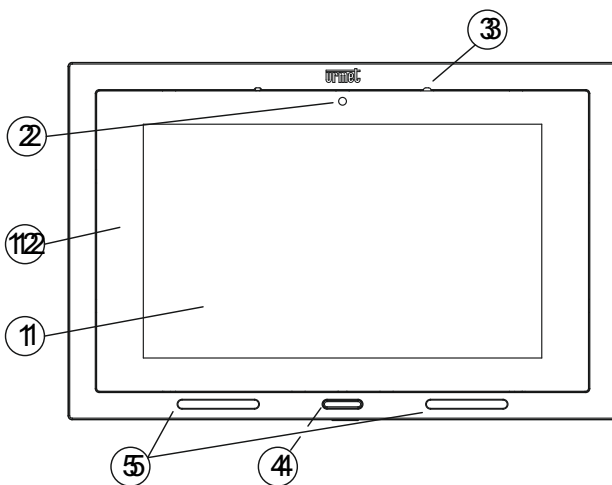

URMET IPervoice ja Max. Rajoja rikkoen.

max

7" TOUCHSCREEN IP
MONITOR
MOD.1717/31

- > Wall or flush mount
- > 2Mpx Camera
- > Double input LAN and Wi-Fi
- > Integrated management of YOKIS
radio building automation
- > Possibility of managing building
automation by other manufacturers

max

7" TOUCHSCREEN IP MONITOR
MOD. 1717/31

Main features:

- > Wall or lush mount
- > 7" touchscreen display with resolution 1024 x 600
- > Backlit Home button for notifications
- > Full duplex audio
- > 2Mpx Camera
- > Double input LAN and Wi-Fi
- > MicroSD card slot
- > MUTE function with timing
- > Integrated management of YOKIS radio building automation
- > Management of IperHome building automation
- > Output for automatic recall
- > Floor call input and alarm input
- > Possibility of managing building automation by other manufacturers
- > Audio-video call services
- > CCTV function on IP video cameras
- > Image capture function
- > Voice messaging
- > Chat with other monitors
- > Built in mifare reader
- > Music player with possibility of using mp3 files as ring tones
- > Brightness adjustment
- > Volume adjustment for audio and ring tones
- > Customisable background
- > Language selection
- > Home page selection
- > Web browser
- > E-mail client
- > Name directory
- > Video codec H264 and audio codec G711
- > Compliant with SIP and RTSP standards
- > Dimensions: 208 x 134 x 19 mm - 8,18 x 5,27 x 0,74 in (9 mm - 0,35 in thickness for the lush-mounted version)

COMPONENT DESCRIPTION:

- 1. 7" touchscreen display
- 2. 2 Mpx webcam
- 3. Microphone
- 4. Blue backlit Home button
- 5. Loudspeakers
- 6. Micro SD
- 7. Switch for IPerHome bus termination
- 8. 12-way connector for printed circuit, for external connections
- 9. Secondary LAN connector for IPerHome Internet connection (LOCAL LAN PORT)
- 10. IPerVoice LAN connector with POE power unit (DOORPHONE POE PORT)
- 11. Micro USB connector for Eeprom programming (for future developments)
- 12. Mifare proximity key reader