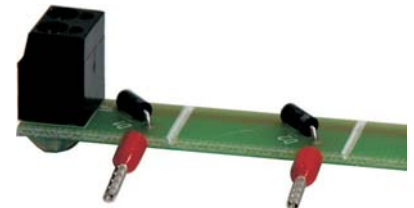

853... Additional buzzers

CODE	CHARACTERISTICS
■●●○ 853	Additional piezoelectric buzzer. Voltage input: 15 V a.c. / d.c.
■●●○ 853/1	Passive repeater for additional call. Must be connected with electronic call systems.
■●■ 853/1V	Additional piezoelectric buzzer Pro-Bus EVO series for BUS systems.
■●■ 853/1VR	External bell interface Pro-Bus EVO series for BUS systems.. Relay output 24 V - 1 A.

859/... Relays

Input voltage: 12÷24 V c.a. / c.c.
Dimensions: 70 x 86 x 71 mm.

CODE	CHARACTERISTICS
■▲●●●○■ 859/20	Contacts: 2NO-2NC.
■▲●●●○□ 859/21	Contacts: 2NO-2NC + 2NO-2NC . 2 coils with common ends, parallel or independent working possibility (4NO-4NC).

CCTV accessories

723 Indoor wall bracket supplied with a fully adjustable pivot head

Epoxy painted machined aluminium, color black. Dimensions: diam 56 x 195 mm.

732/P External housing, complete with bracket, manual pan-tilt, sunvisor, heater with thermostat

Epoxy painted extruded aluminium, color gray RAL 7035. IP66 weather protection. Internal dimension 75 x 75 x 240 mm..

732/I Internal anti-dust housing, complete with bracket

ABS, color white. Dimensions: 110 x 110 x 250 mm.

735/P24 Transformer for 24 V a.c. supply cameras

Fitted for installation into housing code 732/P. Input voltage 230 V a.c. - 400 mA. Output voltage 24 V a.c. Dimensions: 55 x 80 x 50 mm.

LEGEND

■ Audio 4+n	▲ Audio simplified 1+n	○ Video VIVAVOCE	□ Video VIVAVOCE w/out coax cable
▶ Audio VIVAVOCE	● Digital audio	■ Video simplified 4+n w/out coax cable	■ Digital video
	● Video traditional w/coax cable