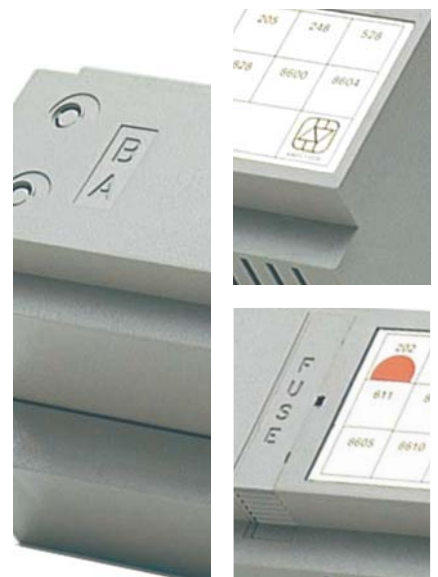

- **236** **Transformer**
  For audio systems up to 20 users and for audio kits
  Input voltage: 230 V c.a. - 15 VA.
  Outputs voltage: 12 V c.a.
  Dimensions: 51 x 92 x 68 mm (3 DIN modules).
- **428** **Power supply-Amplifier (to use with VIVAVOCE audio unit code 4052)**
  For VIVAVOCE audio systems and STATUS video systems with audio stair entrance panels. Independent volume control for loudspeaker and microphone.
  Input voltage: 230 V c.a.
  Outputs voltage: 15 V c.a. (services).
  Dimensions: 185 x 100 x 77 mm (10,5 DIN modules).
- **817/V** **Power supply Pro-bus EVO series for 2 wires BUS and 6 wires BUS systems, with back-up battery management**
  For digital SYMBOL audio systems 2 wires BUS technology and digital SYNTHESI video systems 6 wires BUS technology.
  Input voltage: 230 V c.a.
  Outputs voltage: 13 V c.c. / c.a. - 1 A impulse (0,8 A continue).
  Dimensions: 157,5 x 105 x 66 mm (9 DIN modules).