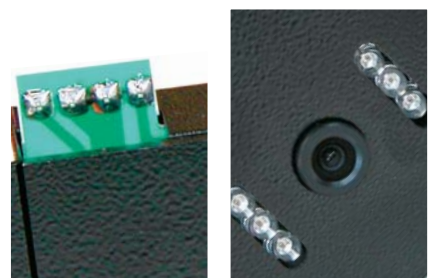

805.../TX External camera interface

Interface modules for CCTV camera connection to video door entry systems

Video input for coax cable 1 V p.p. / 75 ohm, video output balanced signal for wire pairs 1 V p.p. / 75 ohm.

CODE	CHARACTERISTICS
■ 8055/TX	With camera management group for simplified cabling video systems (4+n wires) without coax cable. Video output balanced signal for wire pairs. Calls and system timing management. Voltage output for video supply and services. Input voltage 18 V d.c. (video) and 16 V a.c. (services).
□ 8057/TX	For digital video systems 6 wires BUS Pro-bus EVO series and VIVAVOCE with traditional cabling 6+n+2 wires without coax cable. Video output balanced signal for wire pairs. Input voltage 18 V d.c.

* versions 8050/R and 8050/RC available as spare cameras for STATUS KITS.