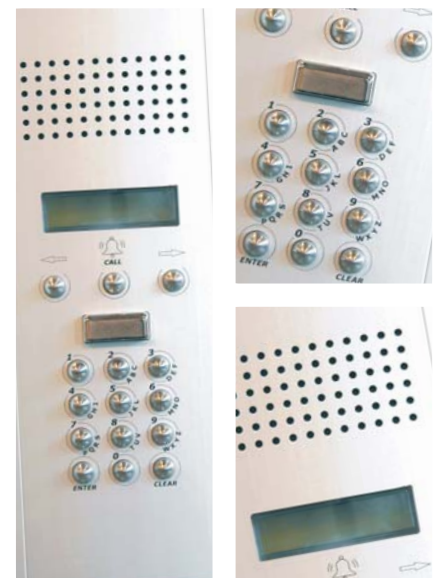

Entrance Panels

2893A/RV Digital audio entrance panel module with keypad and electronic repertory names Up to 250/180 users.

Complete with audio units Pro-bus EVO.
The module include access control functions with personal access code (1 code for each user).

CODE	CALL-BUTTONS NO.	DIMENSIONS PANEL mm	DIMENSIONS FLUSH mm
2893A/RV	Keypad + names scroll	123 x 307 x 15	115 x 299 x 45

8894A/RV Digital audio entrance panel module with keypad and electronic repertory names Up to 250/180 users.

Complete with audio units Pro-bus EVO. Preset for camera unit codes 8057 and 8057/C.
The module include access control functions with personal access code (1 code for each user).

CODE	CALL-BUTTONS NO.	DIMENSIONS PANEL mm	DIMENSIONS FLUSH mm
8894A/RV	Keypad + names scroll	123 x 399 x 15	115 x 391 x 45

485...A/n Add-on name holder module

Optional name holder modules to join with digital audio and video entrance panel module with keypad and electronic repertory names.

CODE	CALL-BUTTONS NO.	DIMENSIONS PANEL mm	DIMENSIONS FLUSH mm
4853A/42	42 - into 3 windows	123 x 307 x 15	115 x 299 x 45
4854A/56	56 - into 4 windows	123 x 399 x 15	115 x 391 x 45

CAS/293...A Spare flush mount box

Accessories excluded.

CODE	SIZE	FOR PANEL mm	DIMENSIONS FLUSH mm
CAS/2932A	2°	123 x 215 x 15	115 x 207 x 45
CAS/2933A	3°	123 x 307 x 15	115 x 299 x 45
CAS/2934A	4°	123 x 399 x 15	115 x 391 x 45

COMPOSITION GUIDE TABLE FOR ATHENA INTEGRA DIGITAL ENTRANCE PANELS

For compositions with more users refer to dedicated table sheets.

ENTRANCE PANELS ATHENA INTEGRA DIGITAL AUDIO AND AUDIO VIVAVOCE WITH ADD-ON BUTTONS MODULES

CALL BUTTONS NO.	2893A/RV	4853A/42	2892A/02TV	2893A/04TV	2893A/06TV	2894A/08TV	2894A/10TV	8952A/08	8953A/10	8953A/12	8954A/14	8954A/16
10			1					1				
14				1					1			
16				1						1		
18					1					1		
22						1					1	
26							1					1
30					1					2		
36						1					2	
42							1					2

ENTRANCE PANELS ATHENA INTEGRA DIGITAL VIDEO AND VIDEO VIVAVOCE WITH ADD-ON BUTTONS MODULES

CALL BUTTONS NO.	8894A/RV	4854A/56	8893A/03TV	8894A/06TV	8894A/08TV	8953A/10	8953A/12	8954A/14	8954A/16
13			1			1			
15			1				1		
20				1				1	
22				1					1
27			1				2		
34				1				2	
40					1				2
48					1			3	
54					1				3