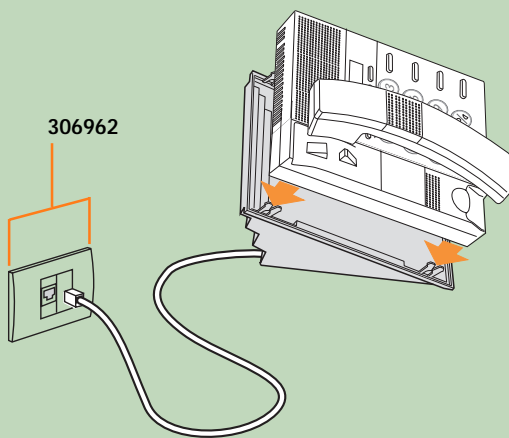

306962

337102

337122

Audio and video switchboard

System audio-video digital	Installation wall mounting table-top mounting	Colour white
--------------------------------------	--	------------------------

Table-top installation