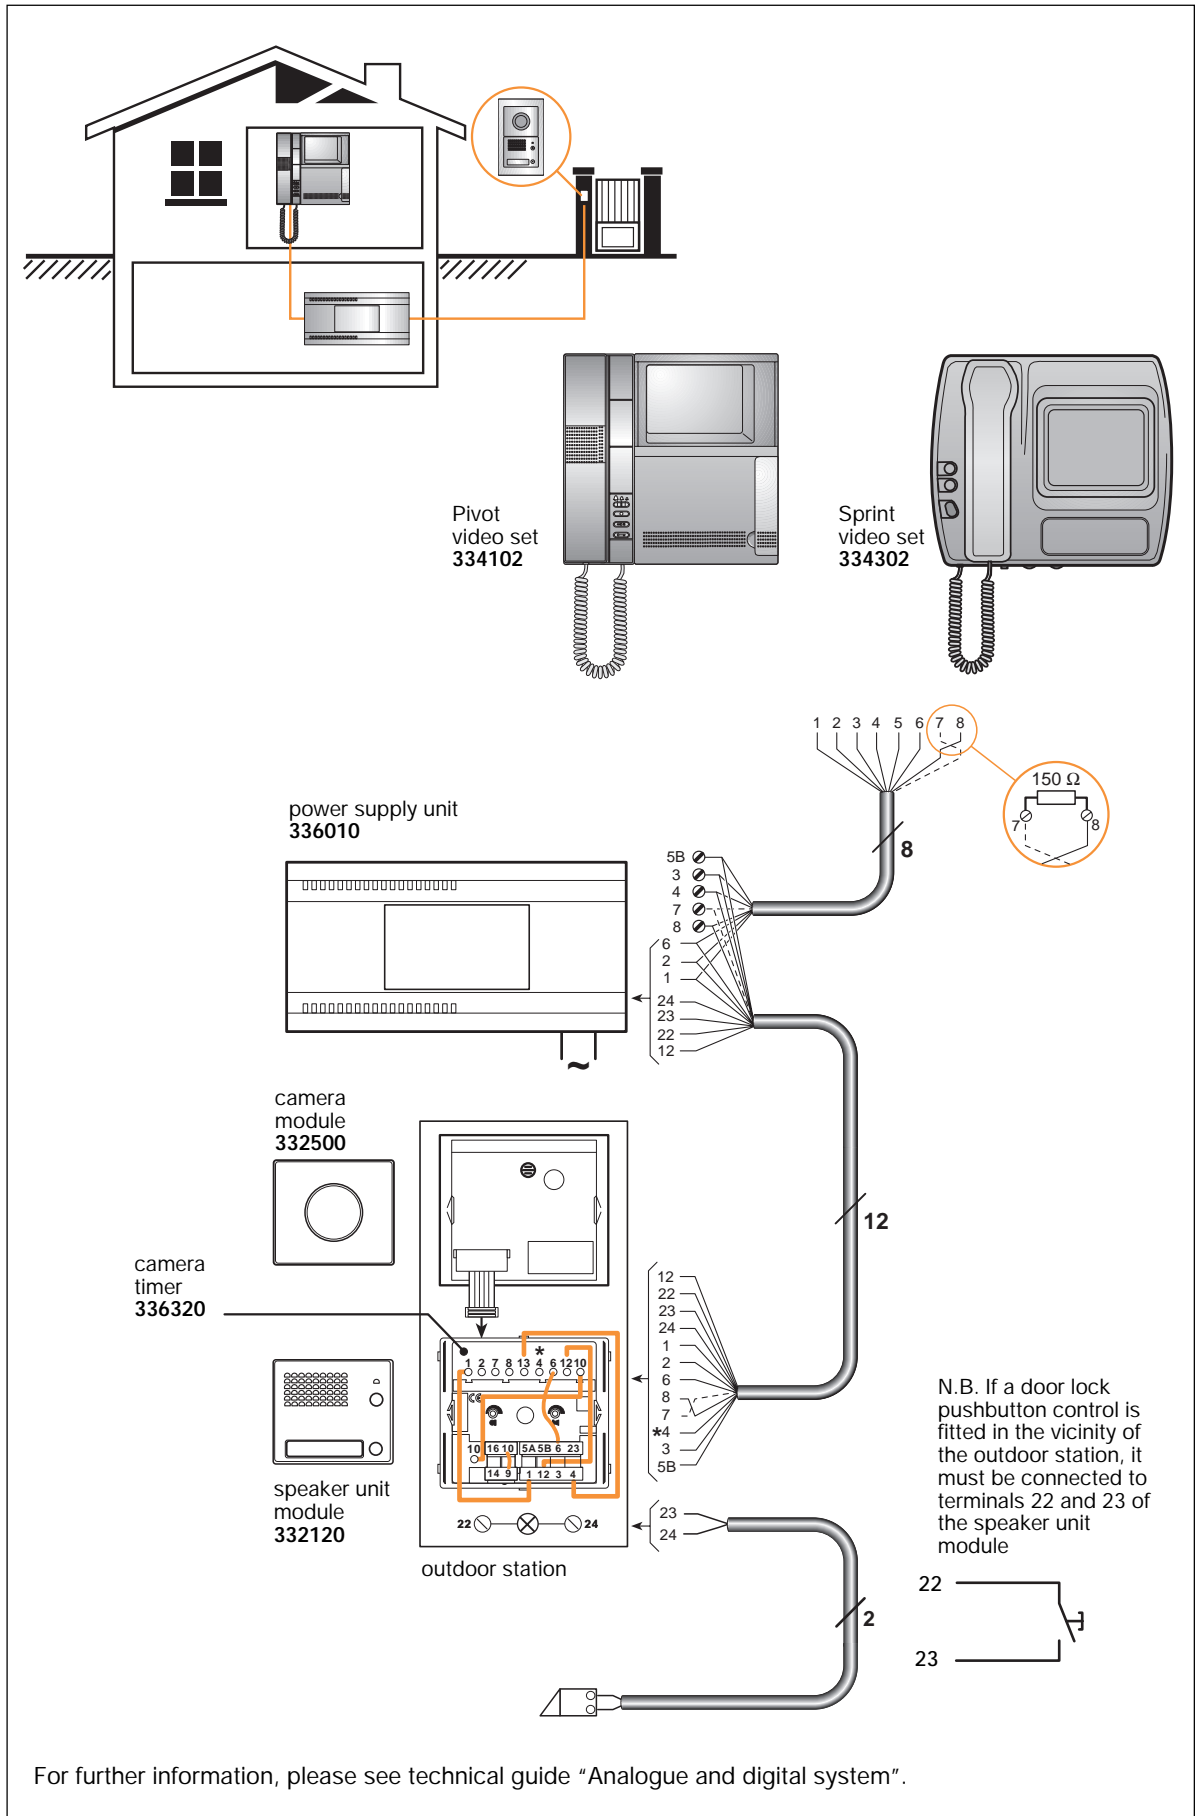

40.92 12V AC/DC auxiliary relay. 5A 220V contacts. DIN rail mounting, 3 modules.

Wiring diagram

Analogue system -
Single
occupancy
audio
installation

Wiring diagram

**Analogue system -
Single
occupancy
video
installation**