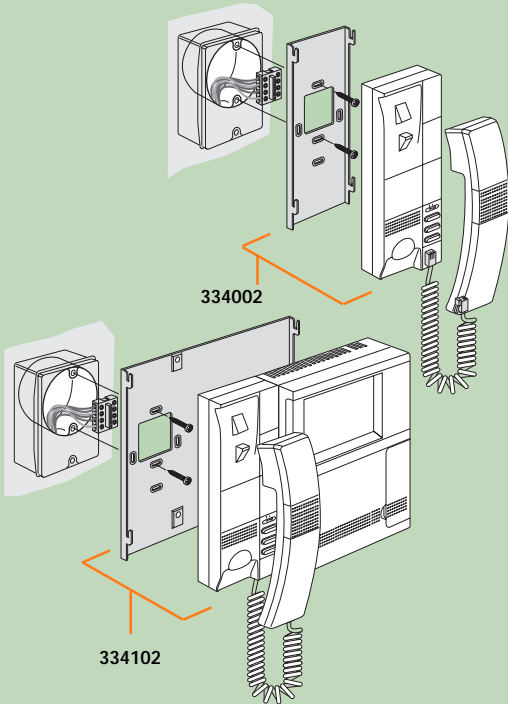

Pivot series audio and video indoor stations

System	Installation	Colour
audio-video digital	wall mounting	white
audio-video analogue	table-top mounting	
	flush mounting	

Wall mounting installation

Table-top installation