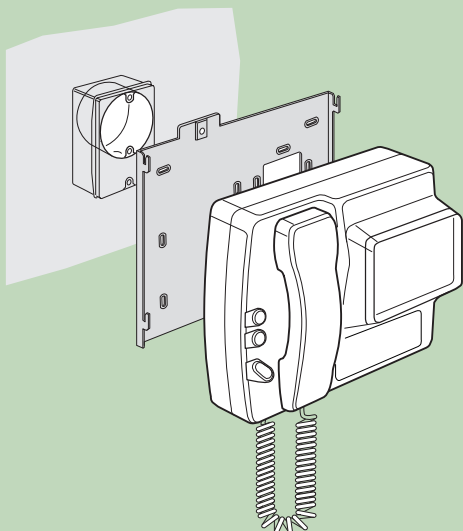

Flush mounting installation Sprint video