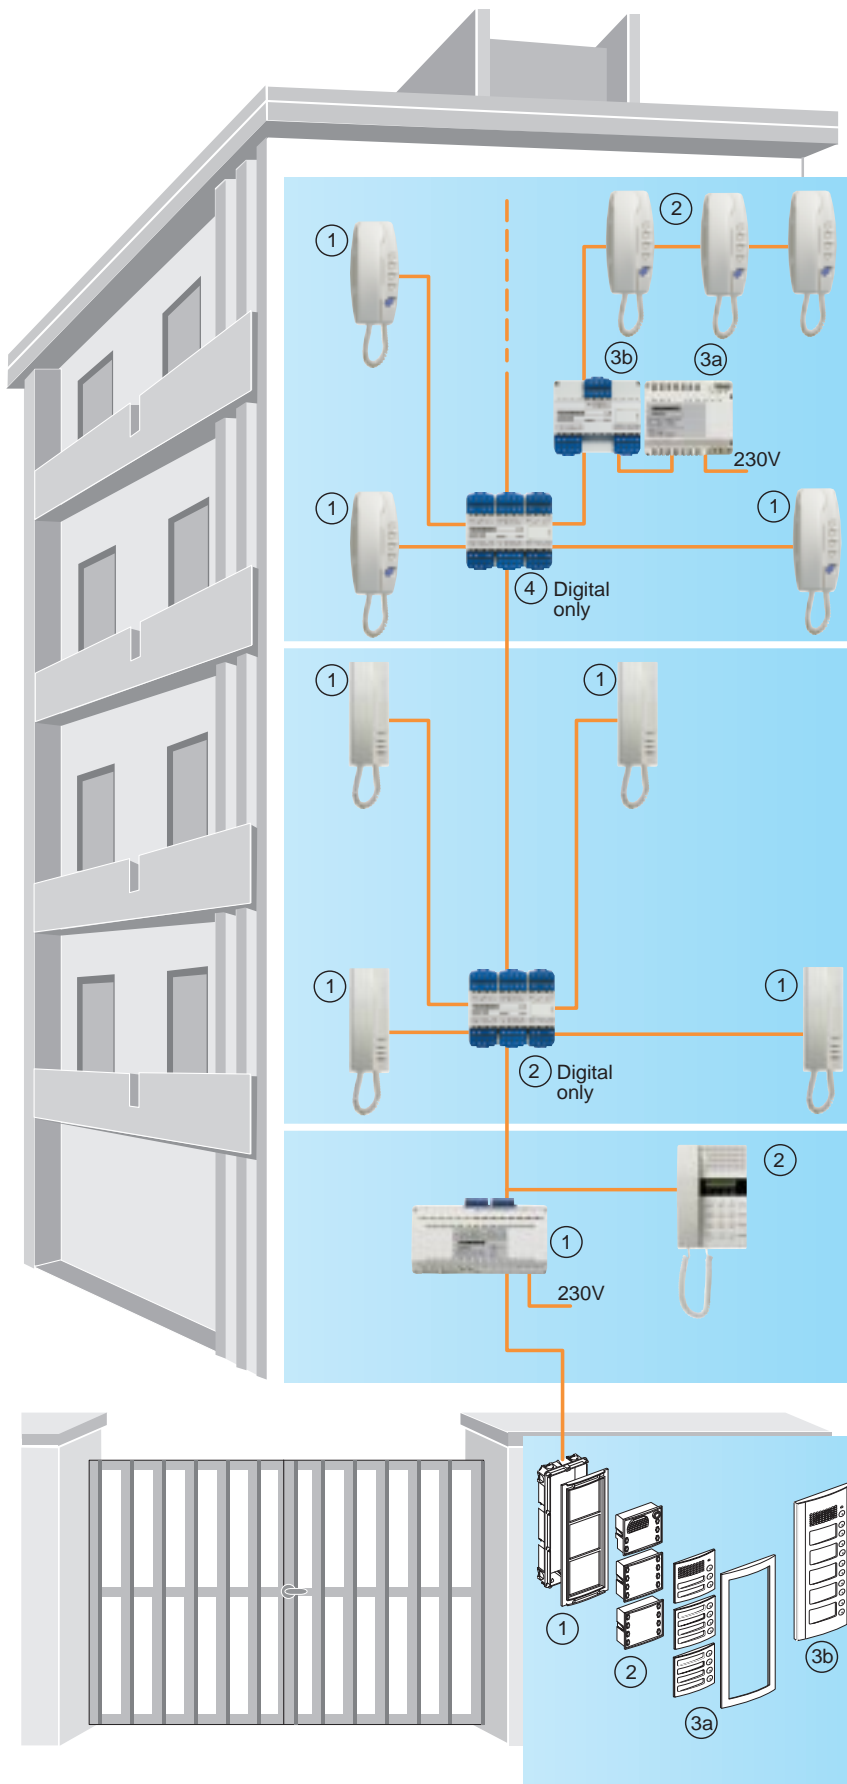

Analogue and digital audio door entry system

	Cat. nos.	
	analogue	digital
Sprint indoor stations		
1 - Sprint audio set	334202	
2 - Sprint audio set intercommunicating	334202+337430+337411	
3a - audio power supply unit	336000	
3b - intercommunication relay	336200	
4 - audio digital distribution block	346120	

	Cat. nos.	
	analogue	digital
Pivot indoor stations		
1 - Pivot audio set	334002	
2 - audio digital distribution block	346120	

	Cat. nos.	
	analogue	digital
Power supply unit		
1 - power supply unit	336000	336010
2 - switchboard	344002	

	Cat. nos.	
	analogue	digital
Outdoor station		
1 - box and chassis	3311X0	
2 - analogue/digital function modules	see pages 15-18	
3a - Sfera modular pushbutton panel	see page 14	
3b - Sfera single-plate pushbutton panel	see page 17