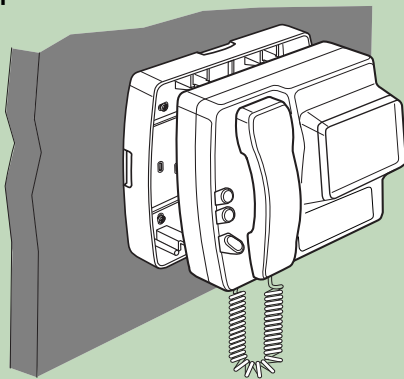

Wall mounting Sprint video