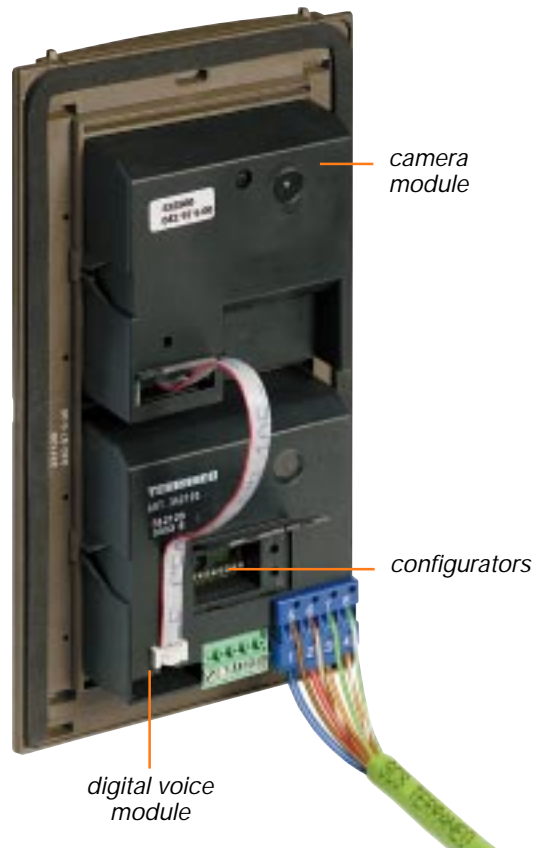

Configuration of digital modules is simple and requires neither special tools nor specialist knowledge.