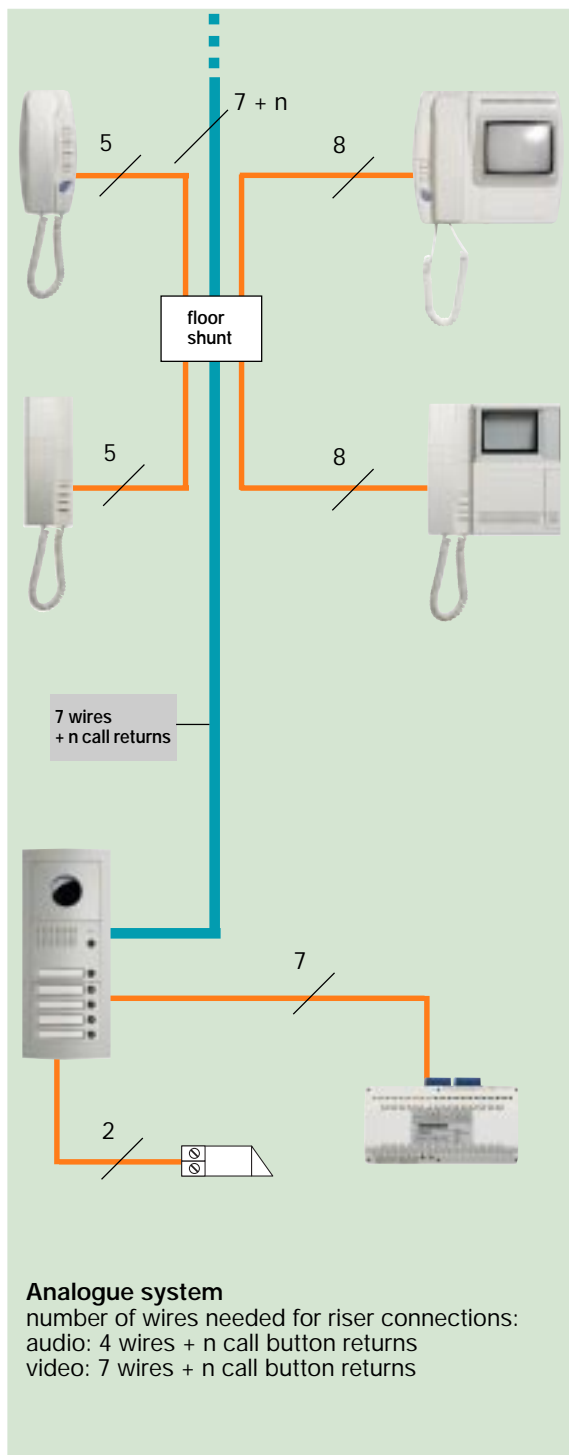

Two types of system: analogue and digital

Using specific equipment, two types of system can be set up, with different operating logic: analogue and digital.

In an analogue system, the number of wires varies according to the number of users. There are 4 wires for audio systems, and 7 wires for video systems, plus one wire for each call pushbutton.

In a digital system, connection between the outdoor and indoor stations is always by means of 6 wires for audio only and 8 wires for video, regardless of the number of call pushbuttons.

This is because the call is sent via an address code which can only be identified by a properly configured indoor station.

It is therefore appropriate to use an analogue system for medium/small installations and a digital system, with simple wiring, for more complex installations.

Audio and video sets are nevertheless common to both types of system.

In addition, in all systems, the video signal is distributed via twisted cable.