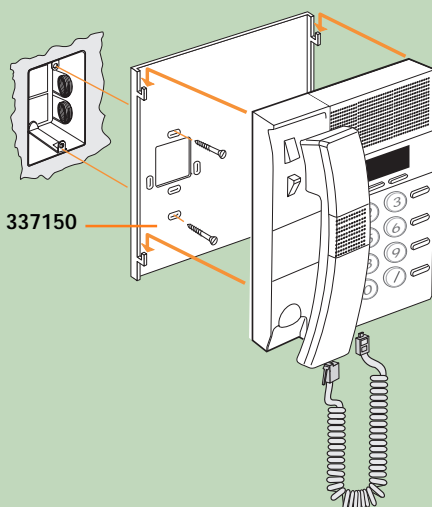

Wall mounting installation

Audio indoor stations

344002

Alphanumeric digital switchboard with:

- memory and scroll facility
- bell volume control
- lock release button
- staircase light button

334402

video section for audio switchboard