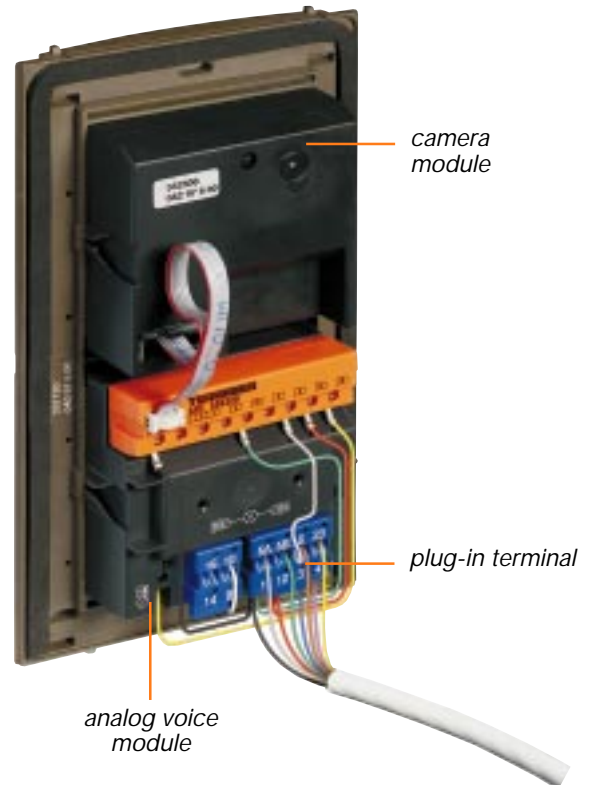

In addition, in all systems, the video signal is distributed via twisted cable.

Sprint audio set - surface mounted

Fast and simple connections

Digital and analogue systems

Numerous technical solutions have been adopted to allow fast and simple system installation and to reduce the possibility of connection errors:

- **plug-in terminals**
equipment connection by means of plug-in terminals means that the system can be prewired and the devices installed when work is completed. With these plug-in terminals, replacement of a device or isolation of the system for testing purposes can be carried out very quickly.
- **wiring tester**
this is a very useful tool which allows one person to check that the wiring is correct, signalling any inversions or breaks in the wires, short-circuited wires or incorrect call addresses;
- **no coaxial cable**
the video signal in video door entry systems is distributed by means of a pair of twisted cables, so avoiding the problems associated with the use of coaxial cable.
- **identical referencing of all connection terminals**
referencing of terminal connections is the same, whatever of the type of device, so reducing the possibility of connection errors.

Connections by means of plug-in terminals allows prewiring and the installation of devices when work is completed.

Digital system

- **device configuration**
a digital type device has to be configured to make it recognizable within the system and to provide it with an operating mode. This is a simple operation which can be carried out by unskilled persons, even before installation.