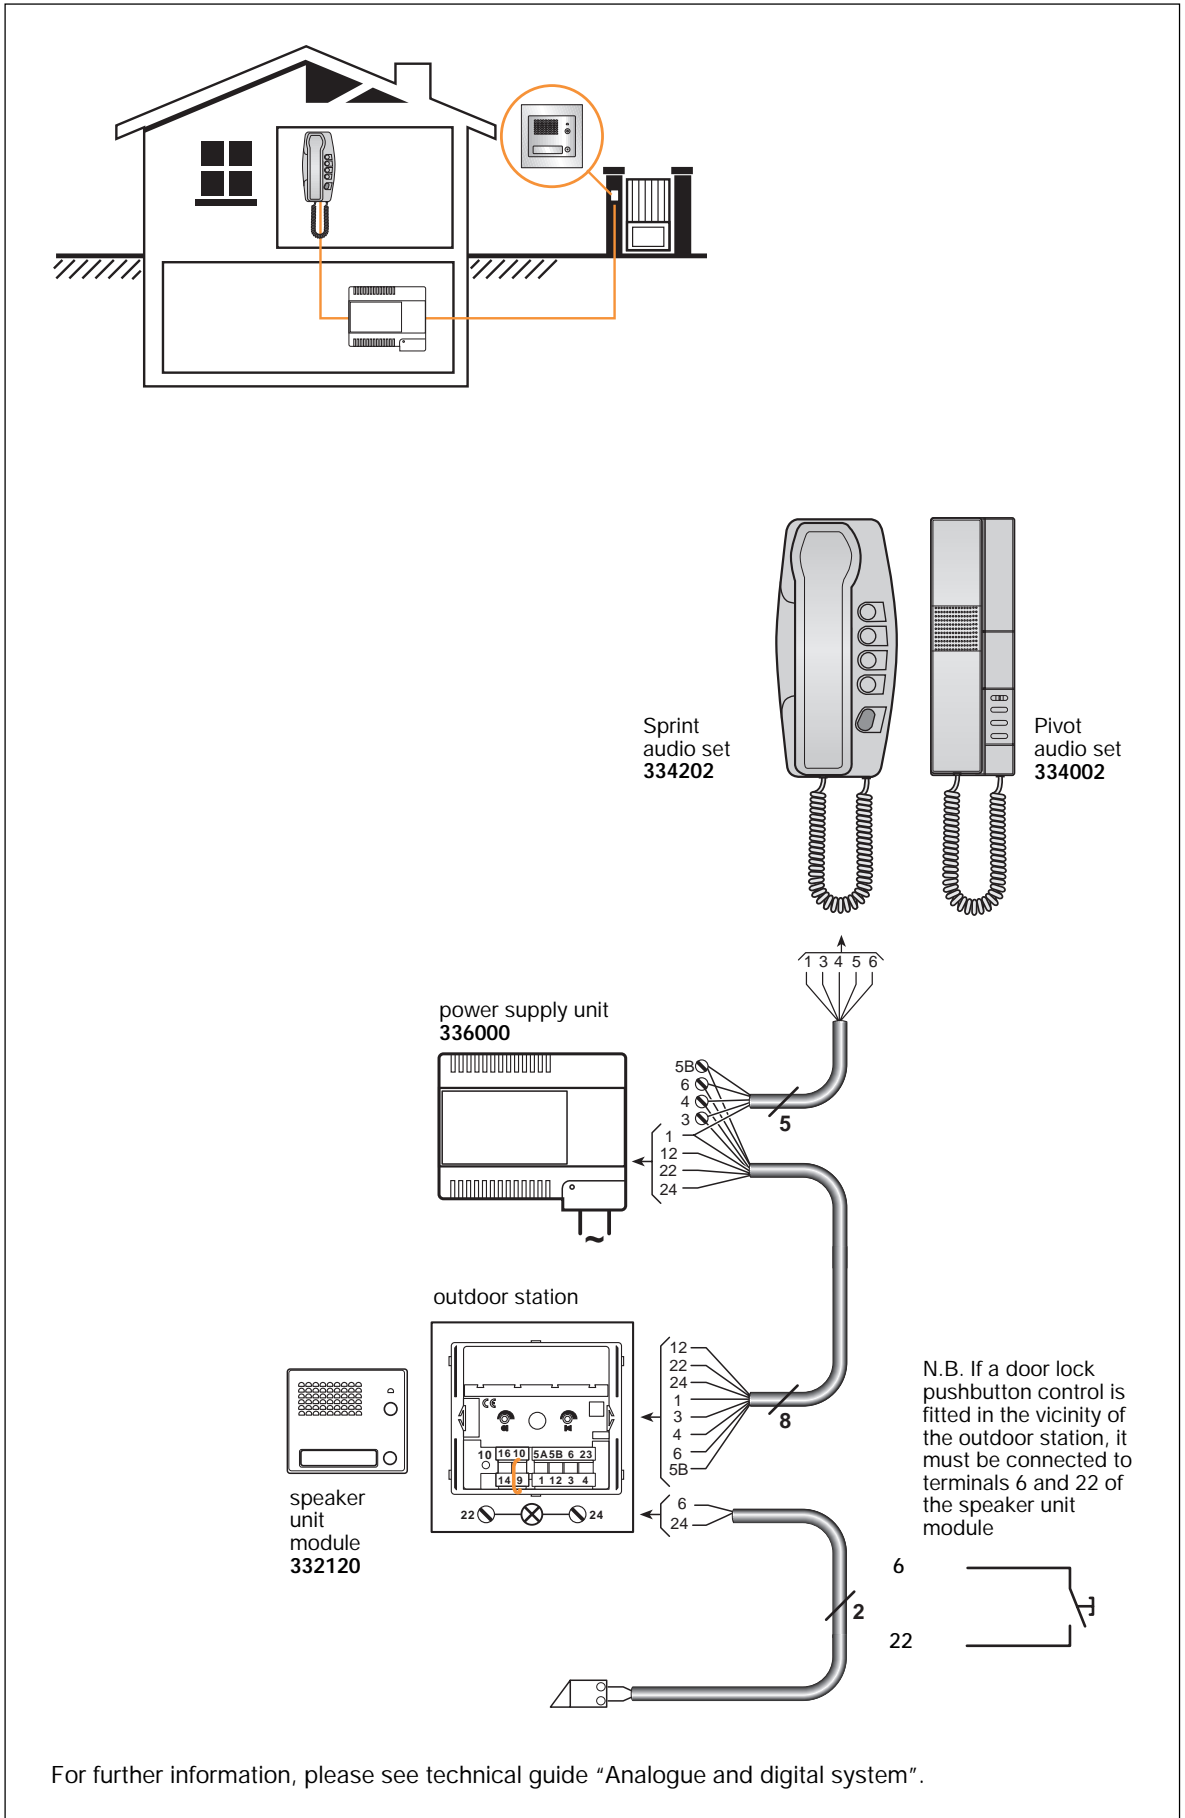

Accessories

40.50N Additional sounder for electronic call repeat in several rooms. White.

40.91 Control relay with timer for staircase lights. Can be activated from either the mains or from the 12÷30V AC/DC door entry system power supply. DIN rail mounting, 3 modules.

40.92 12V AC/DC auxiliary relay. 5A 220V contacts. DIN rail mounting, 3 modules.

Wiring diagram

Analogue system -
Single
occupancy
audio
installation

Wiring diagram

**Analogue system -
Single
occupancy
video
installation**