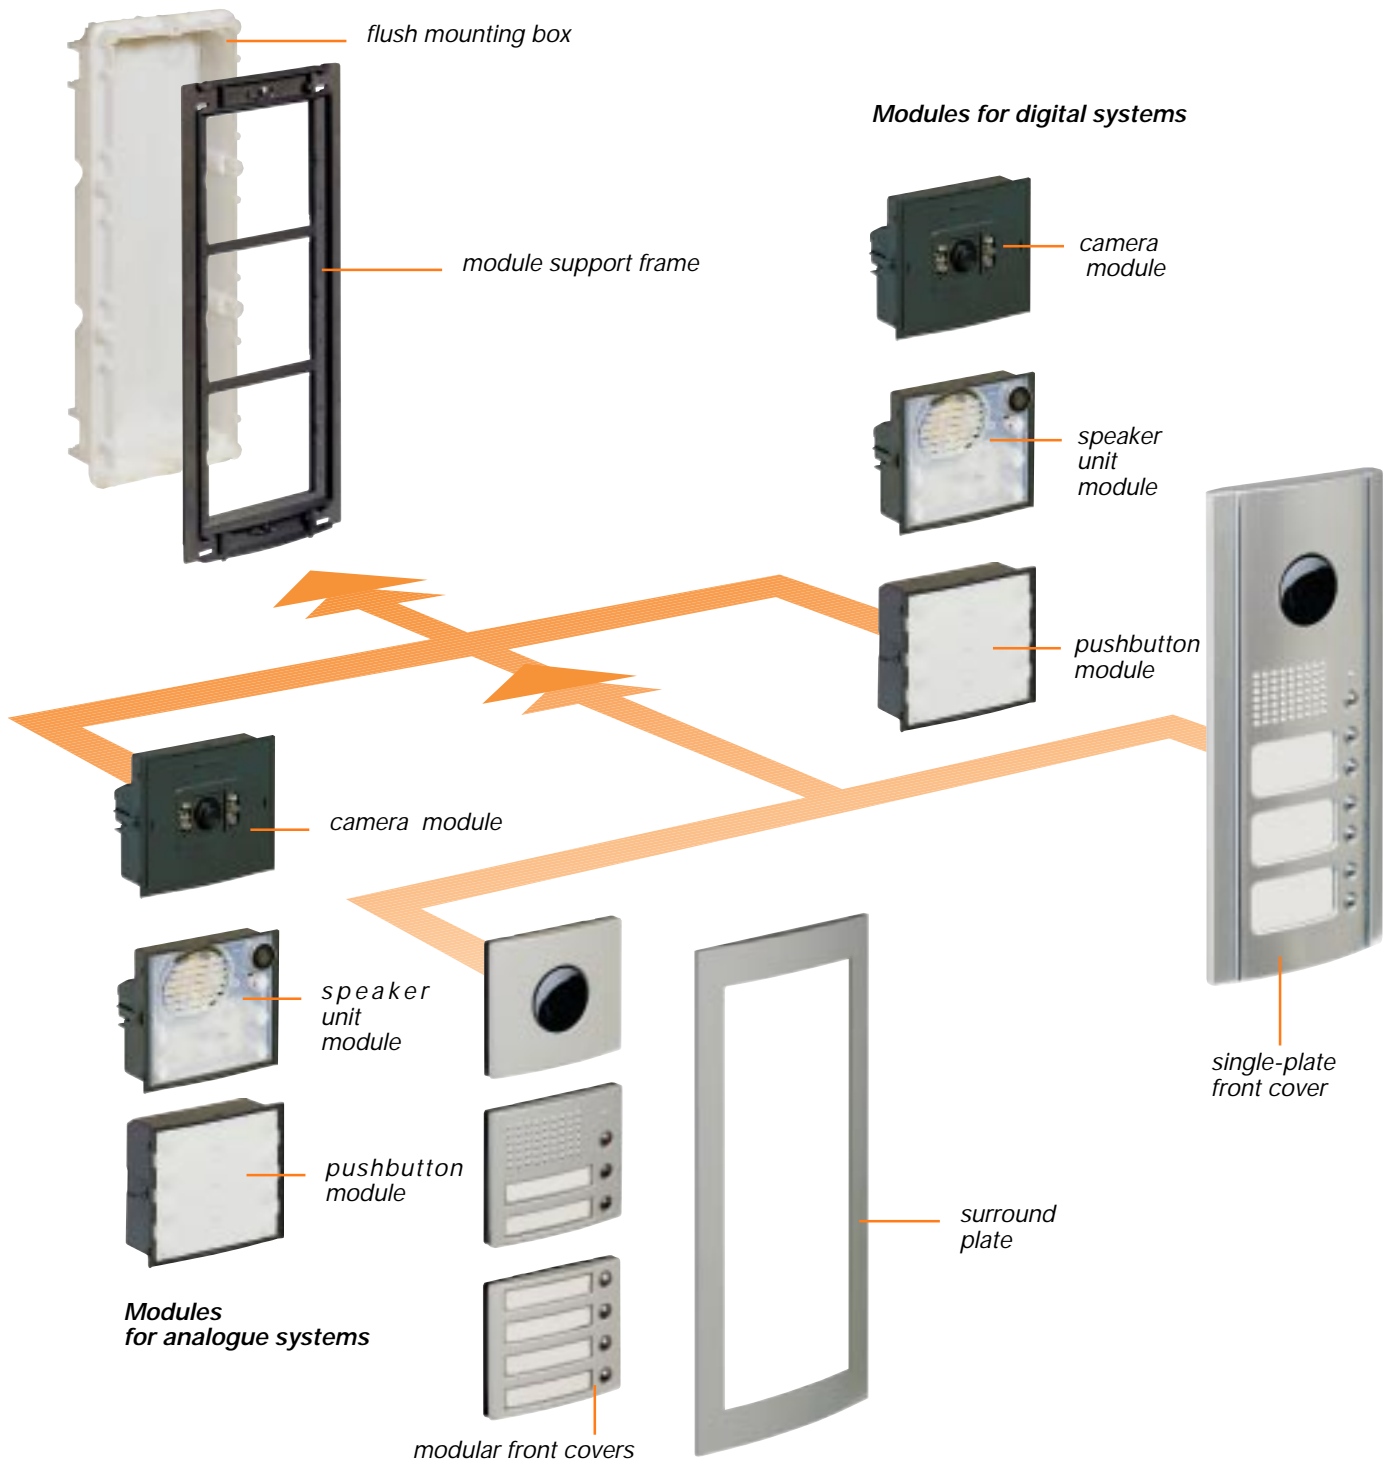

entry systems are the result of a careful analysis of market requirements in terms of appearance;

- **catalogue rationalisation**
the number of item codes has been significantly decreased without reducing the number of functions; the indoor stations and finish of the outdoor pushbutton panels are the same, regardless of whether the system to be set up is analogue or digital;
- **simple installation**
pull-out connection terminals, fast and simple configuration of digital equipment and terminal referencing common to all equipment, are just some of the solutions adopted to reduce installation and maintenance time.

Sfera single-plate

Catalogue rationalisation

The range of equipment available has been rationalised so that a variety of systems can be set up with very few catalogue numbers:

- **just two power supply units**
the catalogue includes just 2 power supply units for all analogue and digital systems;

- **common indoor stations**
Sprint and Pivot audio and video door entry sets are always the same for all installations;

- **two types of system, but with the same look**
Sfera single-plate and modular pushbutton panels may be installed in both analogue and digital systems, by simply selecting the specific function modules.

Pivot video set - flush mounted

Two types of system: analogue and digital

Using specific equipment, two types of system can be set up, with different operating logic: analogue and digital.

In an analogue system, the number of wires varies according to the number of users. There are 4 wires for audio systems, and 7 wires for video systems, plus one wire for each call pushbutton.