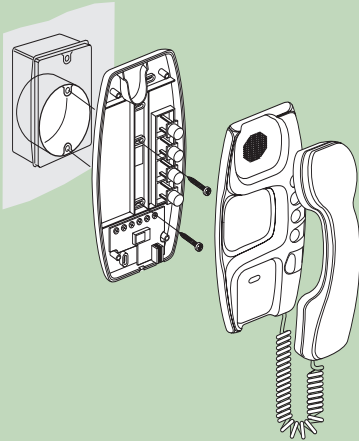

Sprint series audio indoor stations

System	Installation	Colour
audio-video digital	wall mounting	white
audio-video analog	flush mounting	
	table-top (only audio)	

Wall mounting installation Sprint audio