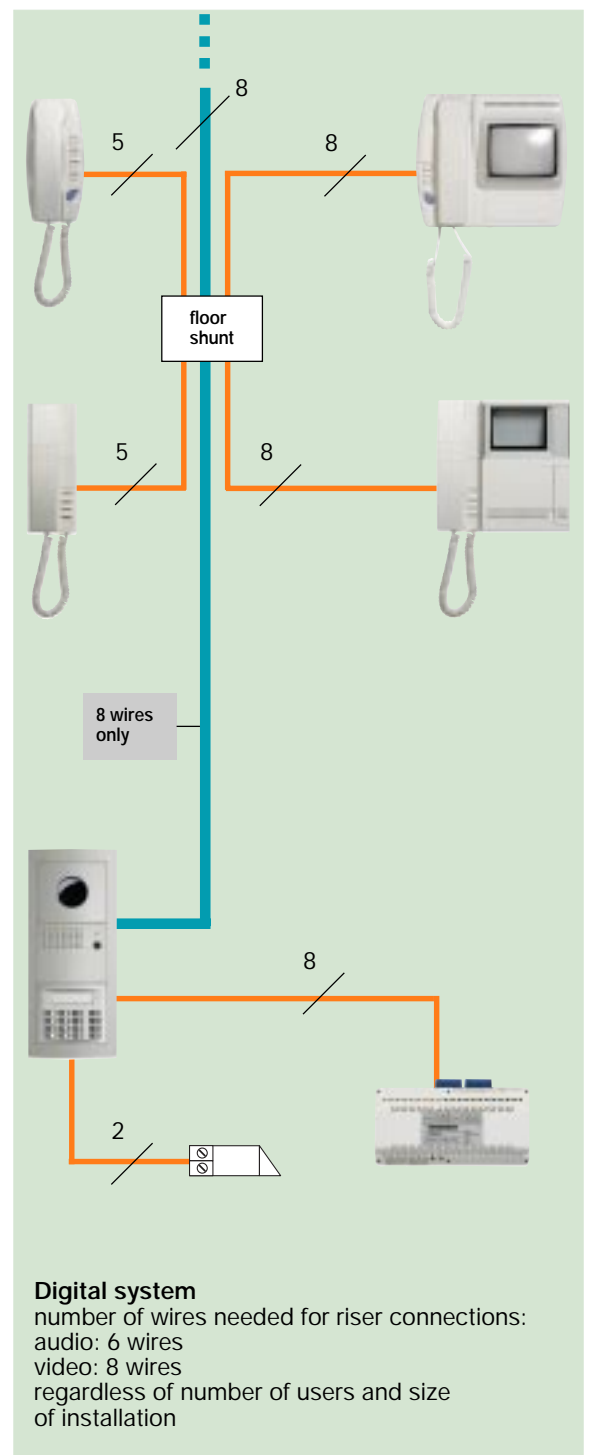

Two types of system: analogue and digital

Using specific equipment, two types of system can be set up, with different operating logic: analogue and digital.

In an analogue system, the number of wires varies according to the number of users. There are 4 wires for audio systems, and 7 wires for video systems, plus one wire for each call pushbutton.

In a digital system, connection between the outdoor and indoor stations is always by means of 6 wires for audio only and 8 wires for video, regardless of the number of call pushbuttons.

This is because the call is sent via an address code which can only be identified by a properly configured indoor station.

It is therefore appropriate to use an analogue system for medium/small installations and a digital system, with simple wiring, for more complex installations.

Audio and video sets are nevertheless common to both types of system.

In addition, in all systems, the video signal is distributed via twisted cable.