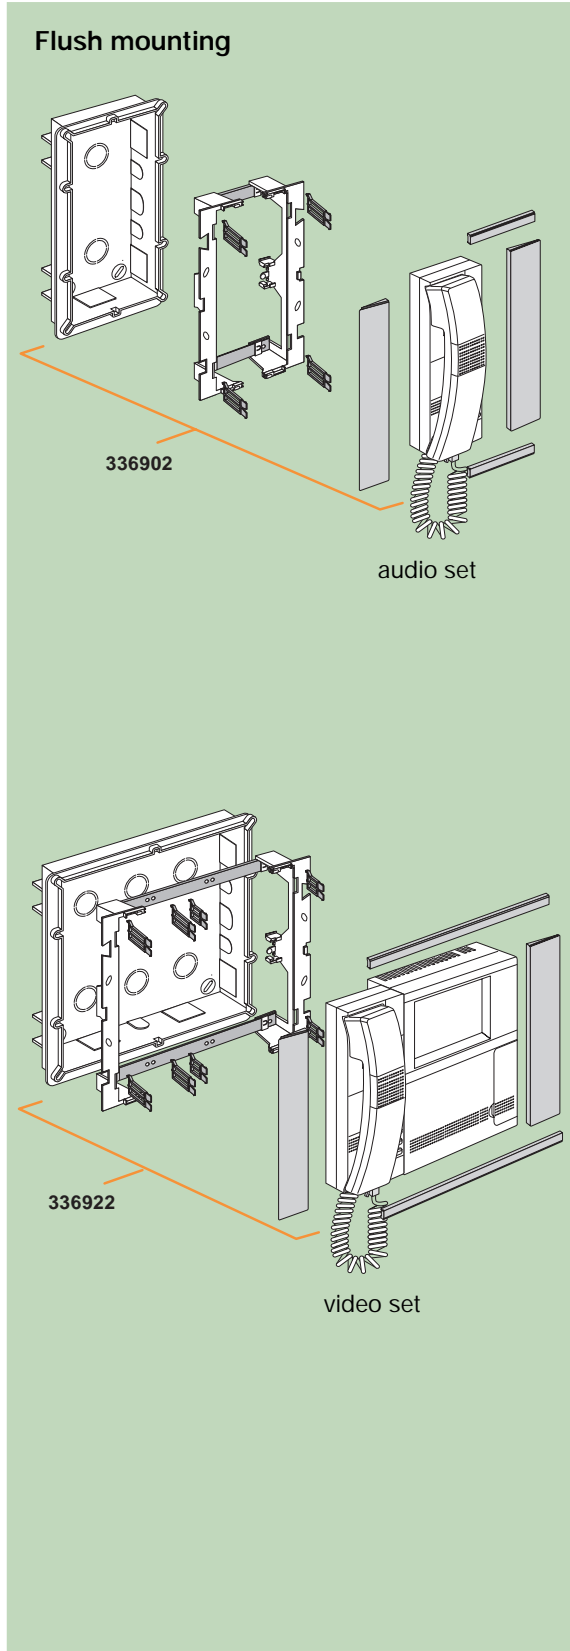

flush mounting installation for audio set

Size	L x H x P
box	100 x 234 x 70 mm
frame	130 x 245 mm

336902
kit for audioset

flush mounting installation for video set

Size	L x H x P
box	240 x 234 x 70 mm
frame	270 x 245 mm