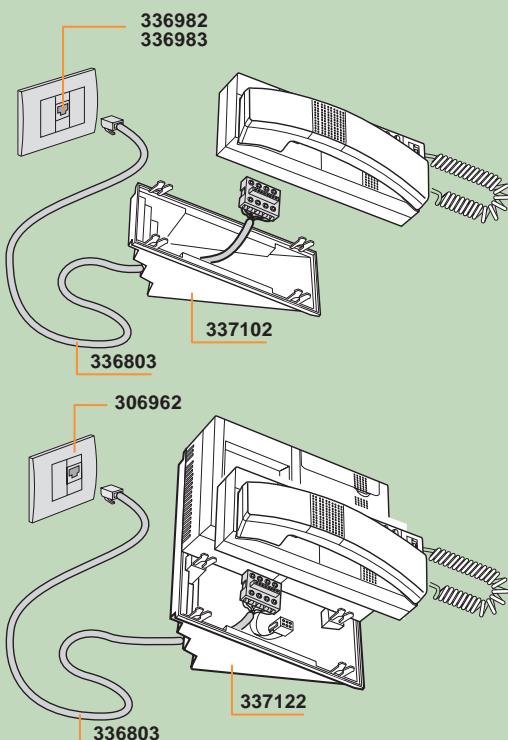

Pivot series audio and video indoor stations

System	Installation	Colour
audio-video digital	wall mounting	white
audio-video analogue	table-top mounting	
	flush mounting	

Wall mounting installation

Table-top installation