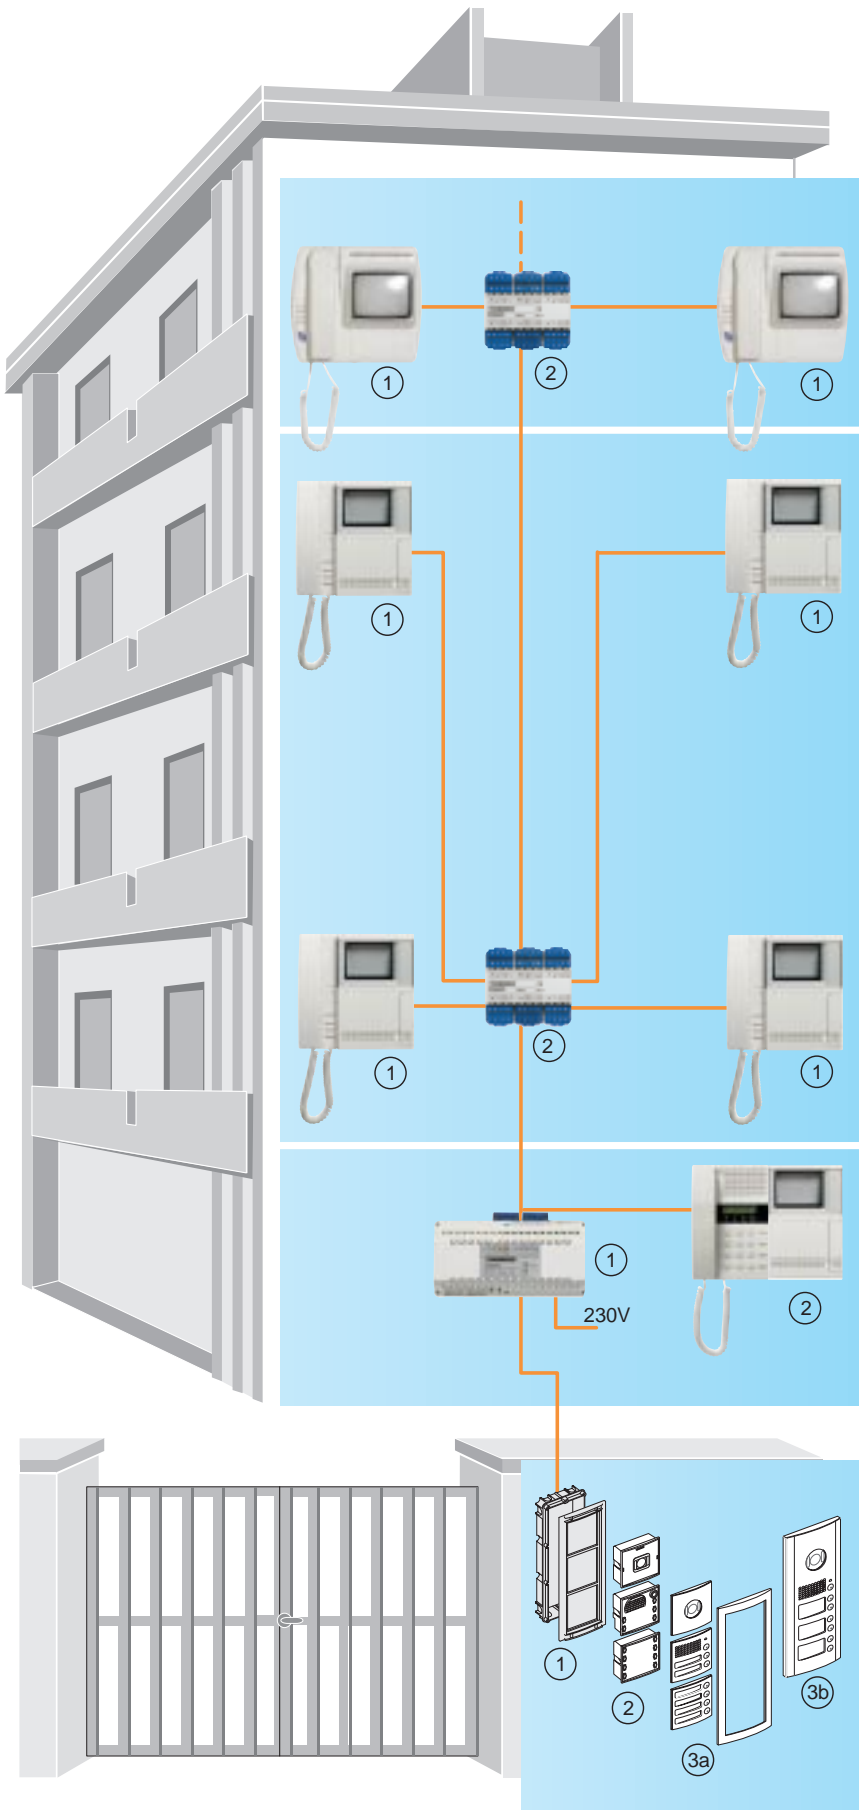

Analogue and digital video door entry system

	Items	
	analogic	digital
Pivot indoor stations		
1 - video	334302	
2 - video floor shunt	336820	346130

	Cat. nos.	
	analogic	digital
Pivot indoor stations		
1 - video	334102	
2 - video distribution block	336820	346130

	Cat. nos.	
	analogic	digital
Power supply unit		
1 - video power supply unit	336010	
2 - switchboard + video section	344002+	334402

	Cat. nos.	
	analogic	digital
Outdoor station		
1 - box and chassis	3311X0	
2 - analogue/digital function modules	see pages 15-18	
3a - Sfera modular pushbutton panel	see page 14	
3b - Sfera single-plate pushbutton panel	see page 17