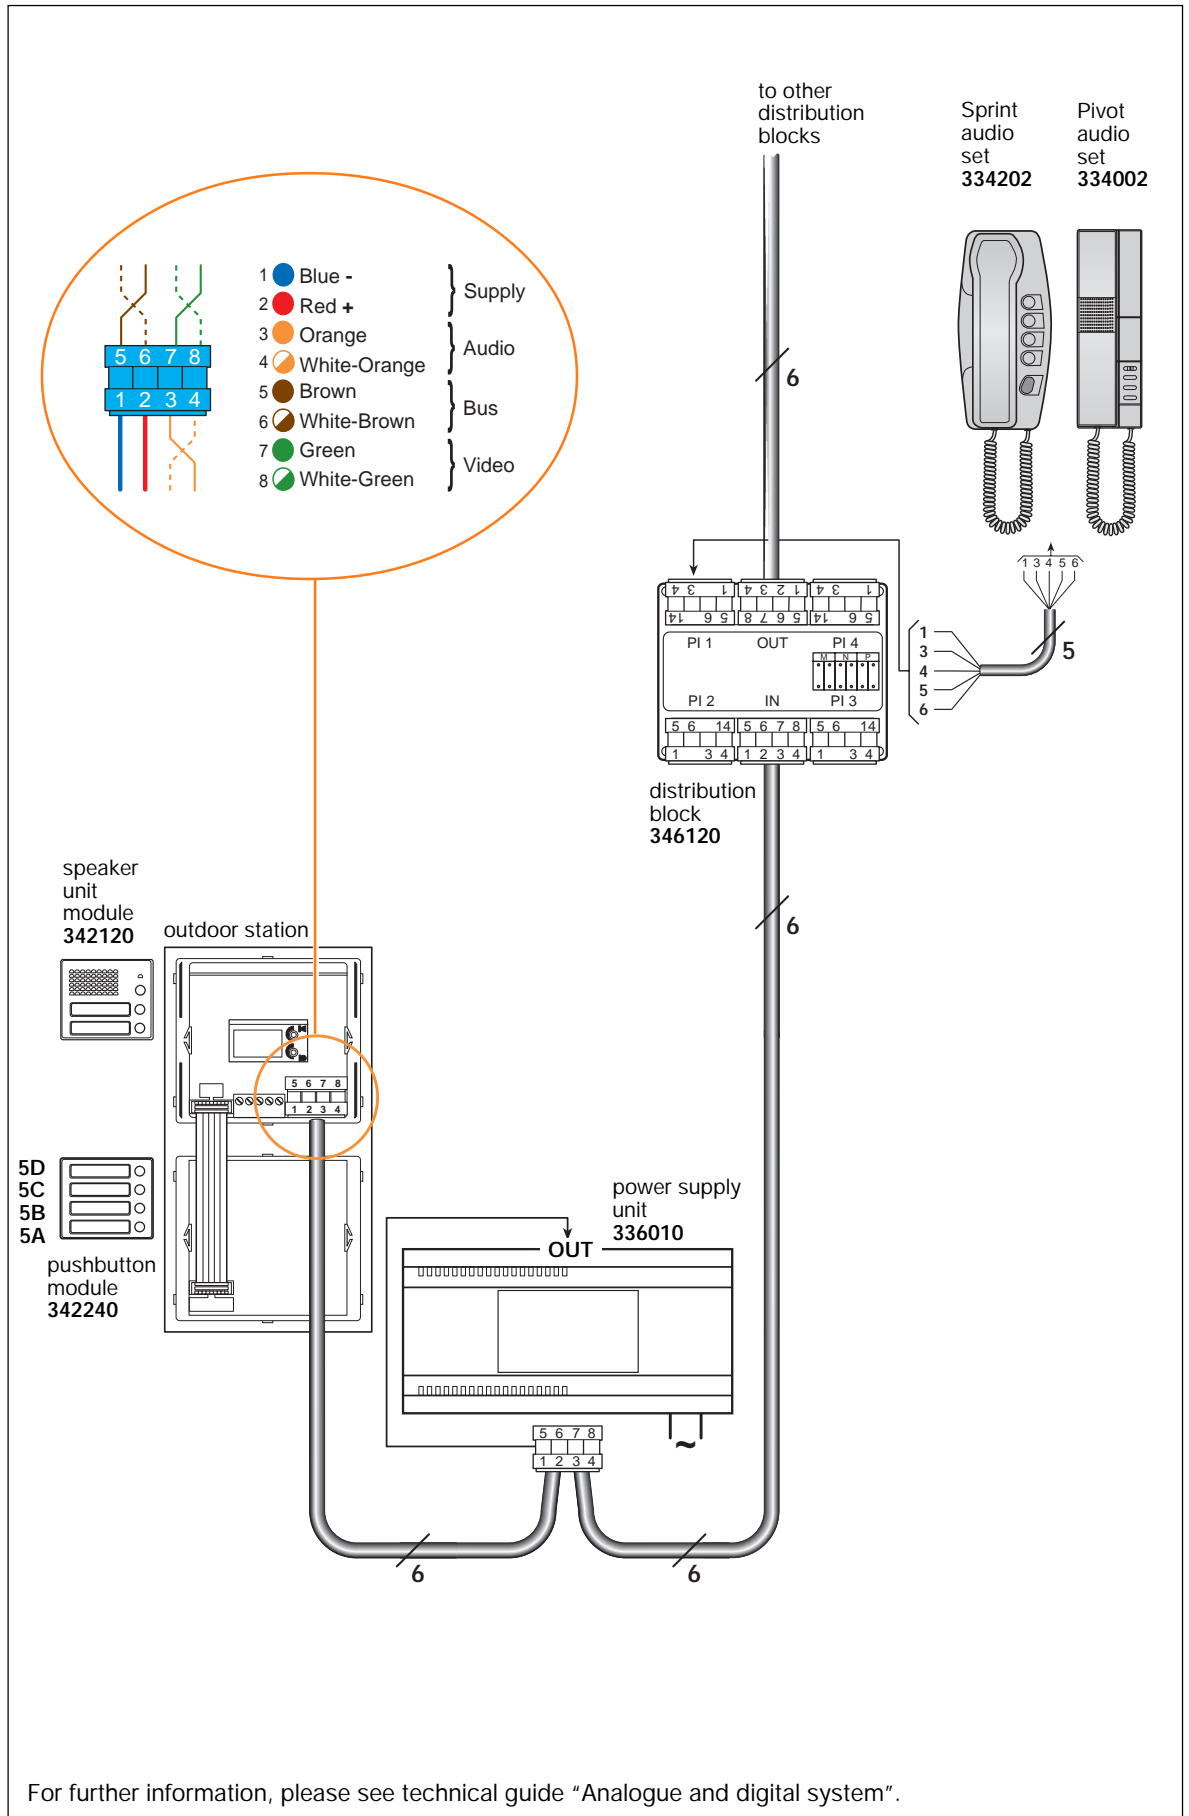

Wiring diagram

Digital system - Multiple occupancy audio installation